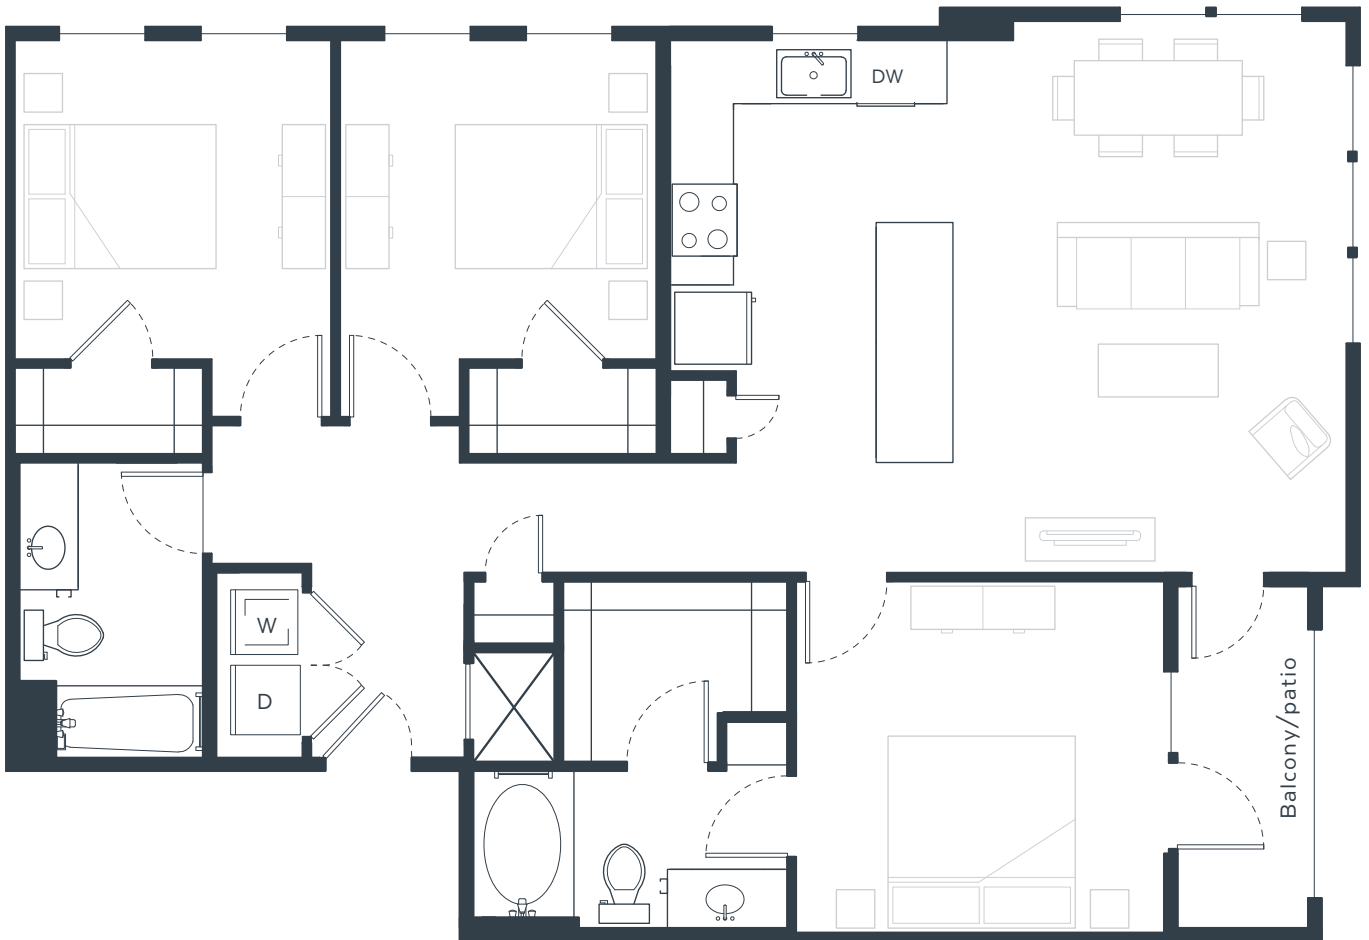

COLUMBIA
RENAISSANCE
SQUARE

C1
1,329 sq. ft.
3 bed + 2 bath
\$/mo.